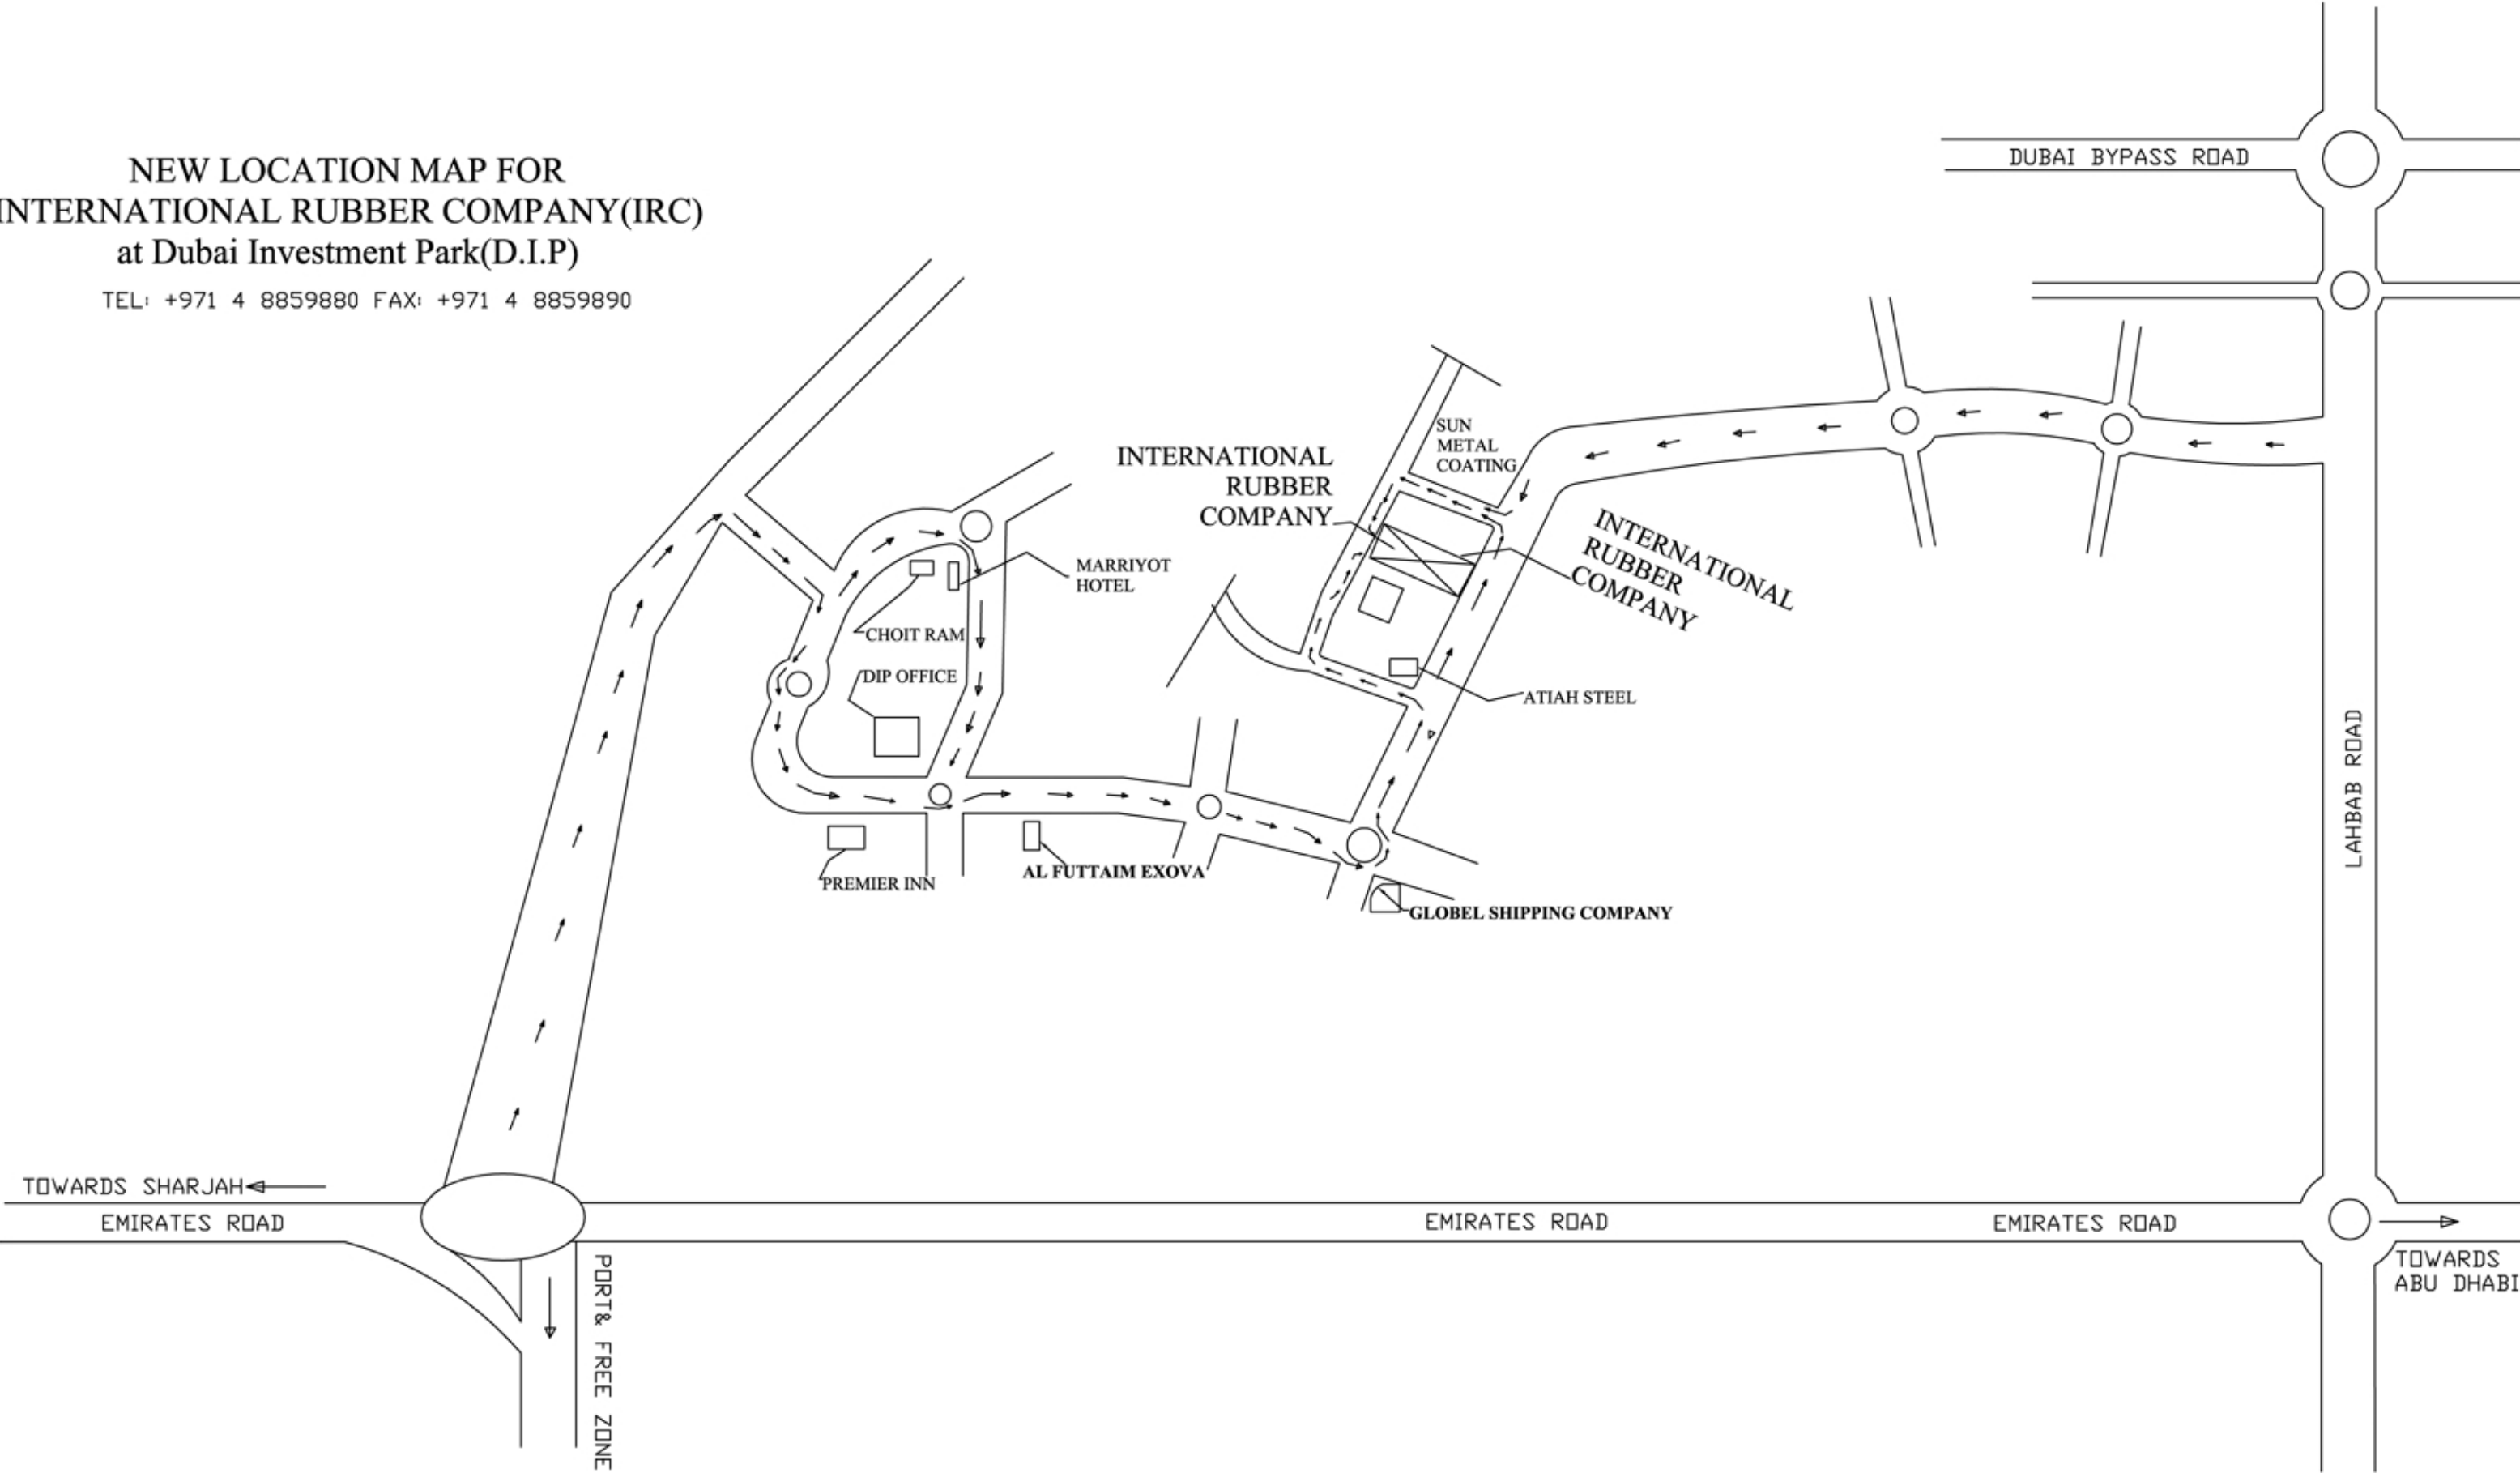

**NEW LOCATION MAP FOR  
INTERNATIONAL RUBBER COMPANY(IRC)  
at Dubai Investment Park(D.I.P)**

TEL: +971 4 8859880 FAX: +971 4 8859890

TOWARDS SHARJAH ←  
EMIRATES ROAD

PORT & FREE ZONE

EMIRATES ROAD

EMIRATES ROAD

→ TOWARDS  
ABU DHABI

DUBAI BYPASS ROAD

LAHBAB ROAD

INTERNATIONAL  
RUBBER  
COMPANY

MARRIYOT  
HOTEL

CHOIT RAM  
DIP OFFICE

PREMIER INN

AL FUTTAIM EXOVA

GLOBEL SHIPPING COMPANY

SUN  
METAL  
COATING

INTERNATIONAL  
RUBBER  
COMPANY

ATIAH STEEL